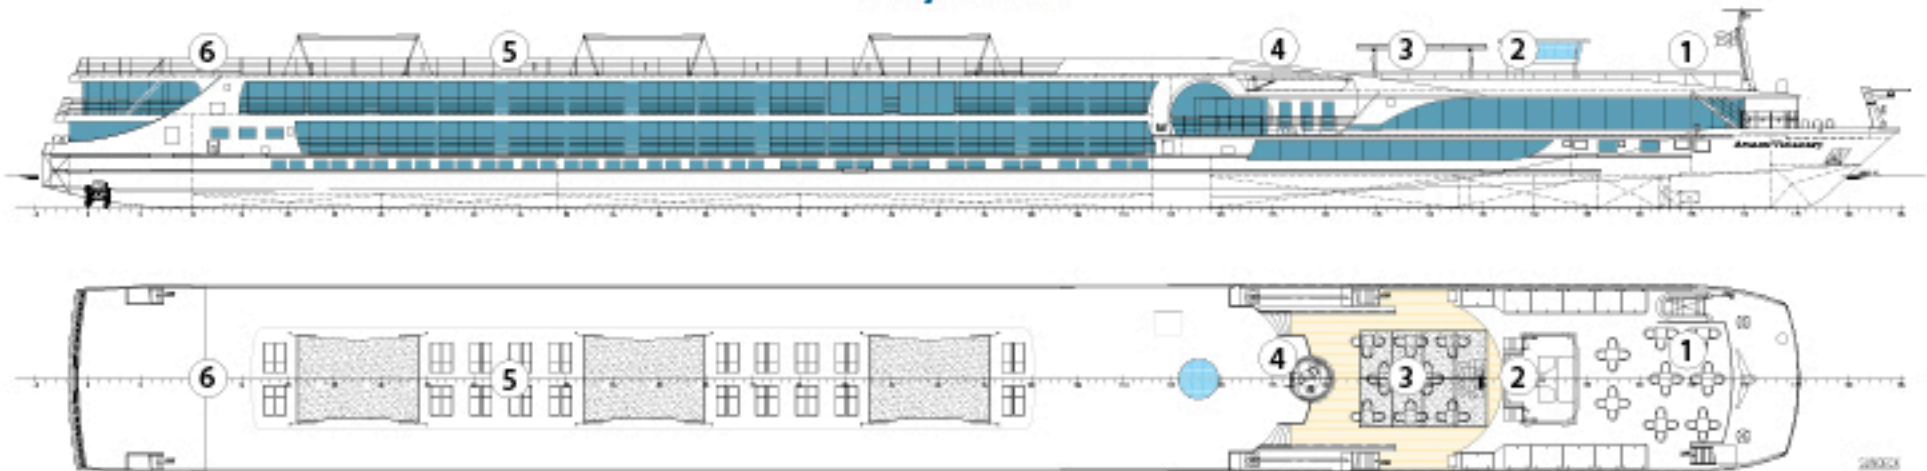

Royal Suite	Royal Deck
Cat. P	Royal Deck
Cat. A	Sapphire Deck Forward
Cat. B	Sapphire Deck Aft
Cat. D	Indigo Deck Aft
Cat. E	Indigo Deck Forward

- | | |
|---|-----------------------------|
| 1 Sky Lounge | 10 Bar |
| 2 Navigation Bridge | 11 Internet Corner |
| 3 Sky Bistro | 12 Reception/Guest Services |
| 4 Whirlpool | 13 Elevator |
| 5 Premium Lounge Chairs and Shade Awnings | 14 Atrium |
| 6 Deck Game Area | 15 Hair Salon |
| 7 Observation Lounge | 16 Club Lounge |
| 8 Panorama Bistro | 17 Galley |
| 9 Panorama Lounge | 18 Dining Room |
| | 19 Fitness center |

Artistry II
Built: 2013

Technical Data

Length: 361 ft.
Crew members: 37
Avalon Deluxe Staterooms: 12
Panorama Suites: 50
Royal Suites: 2

Sky Deck

Royal Deck

Sapphire Deck

Indigo Deck