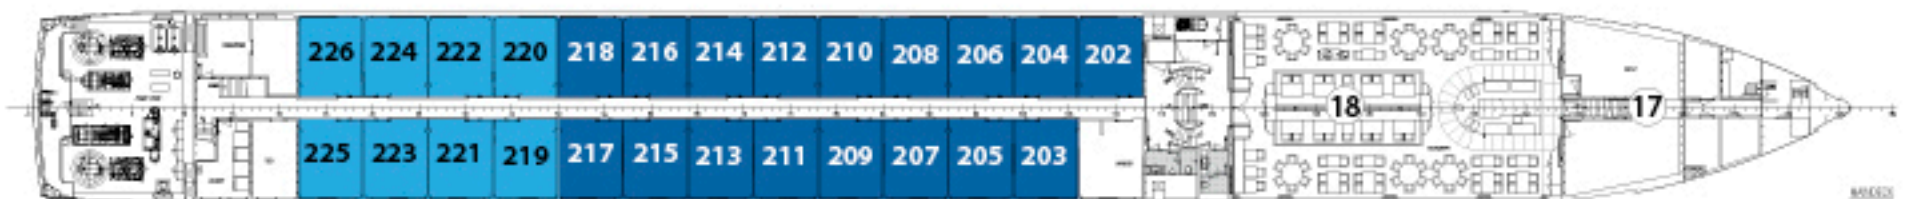

Artistry II
Built: 2013

Technical Data

Length: 361 ft.
Crew members: 37
Avalon Deluxe Staterooms: 12
Panorama Suites: 50
Royal Suites: 2

Sky Deck

Royal Deck

Sapphire Deck

Indigo Deck